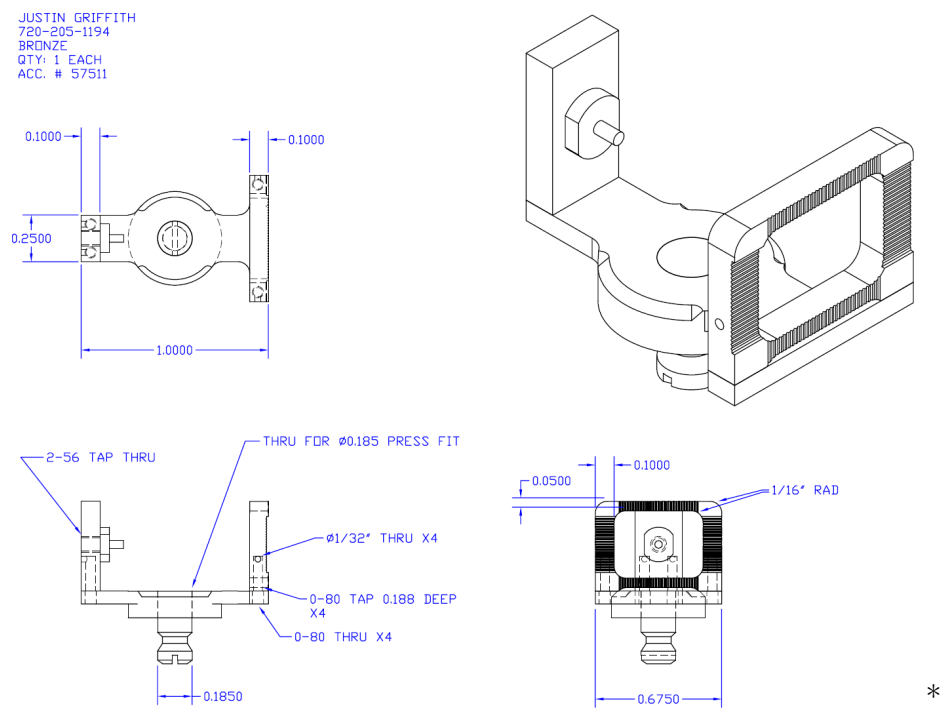

Appendix D

Angular Calibration Device 2 Technical Drawings

Figure D.1: (color) Technical drawing of angular calibration device 2.